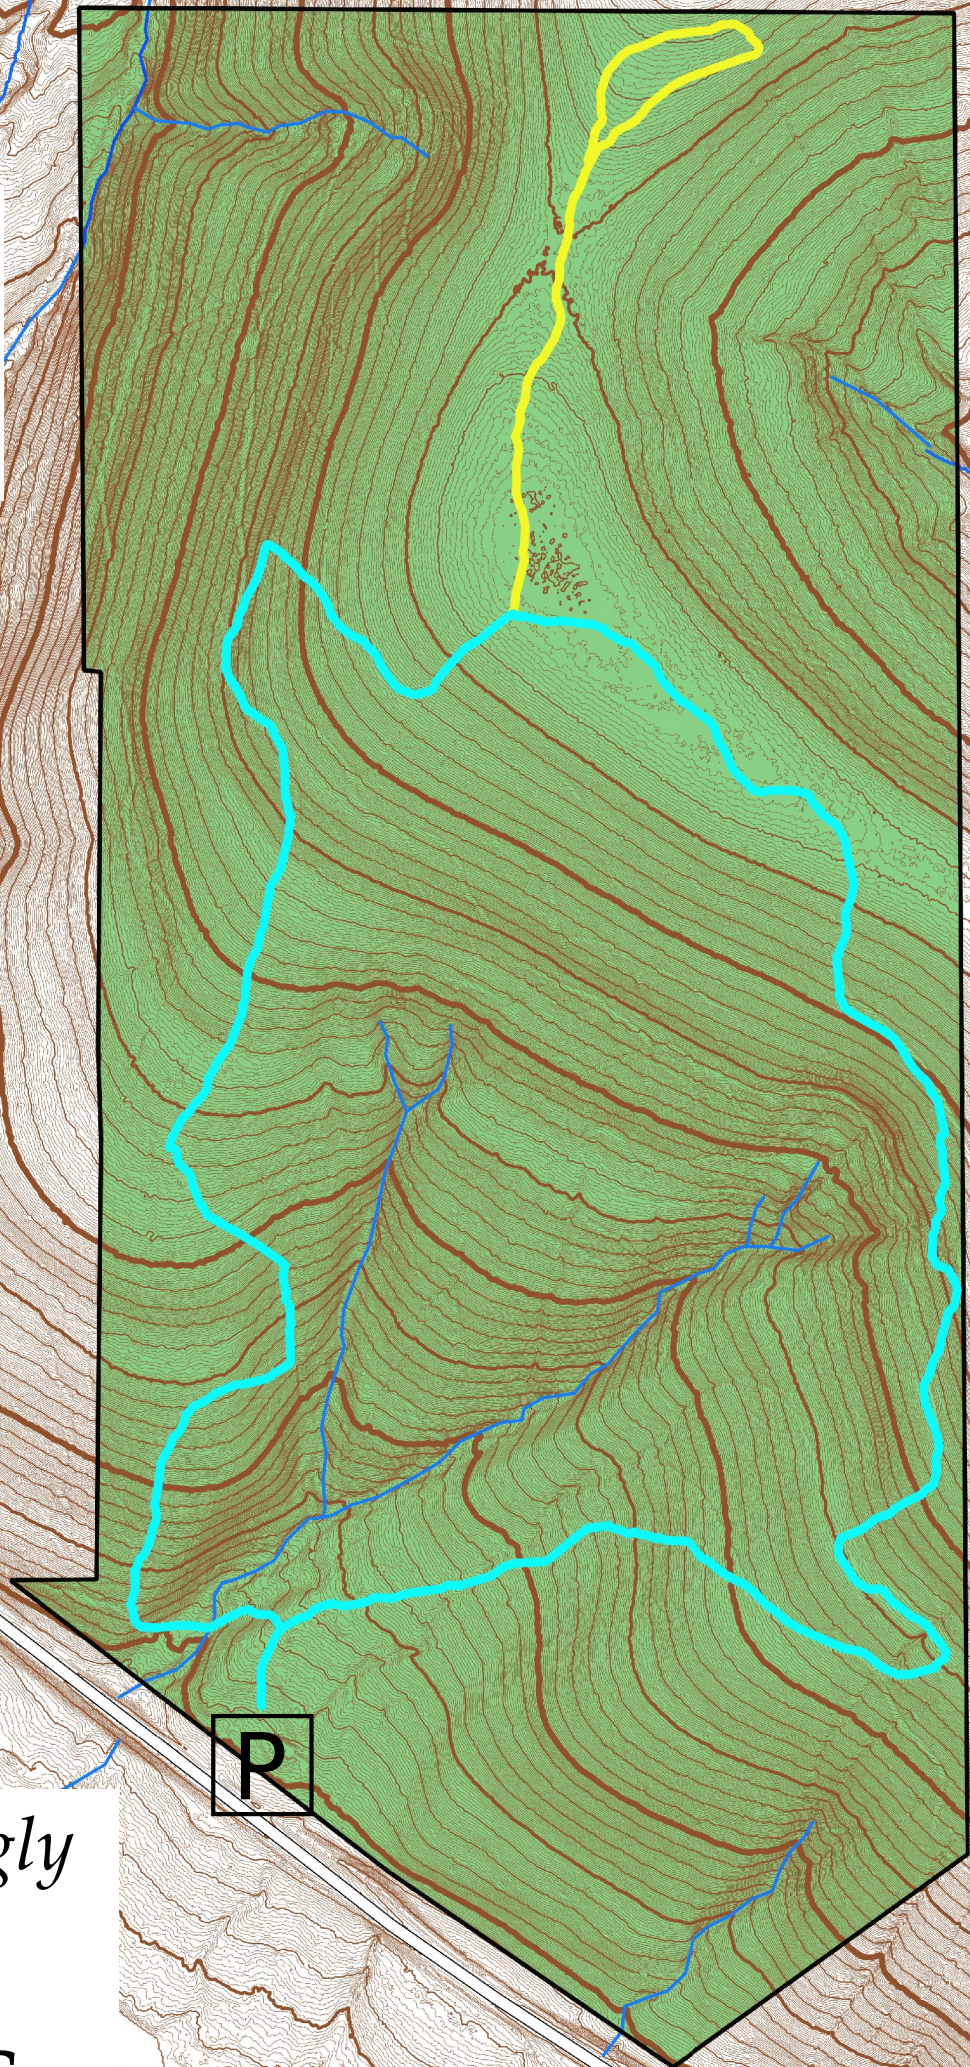

LEGEND

- Joe Johnson Trail (1.7 miles)
- Ridgeline Spur Trail (0.4 miles)

The Janet Gallogly
Allegheny
Wildlands